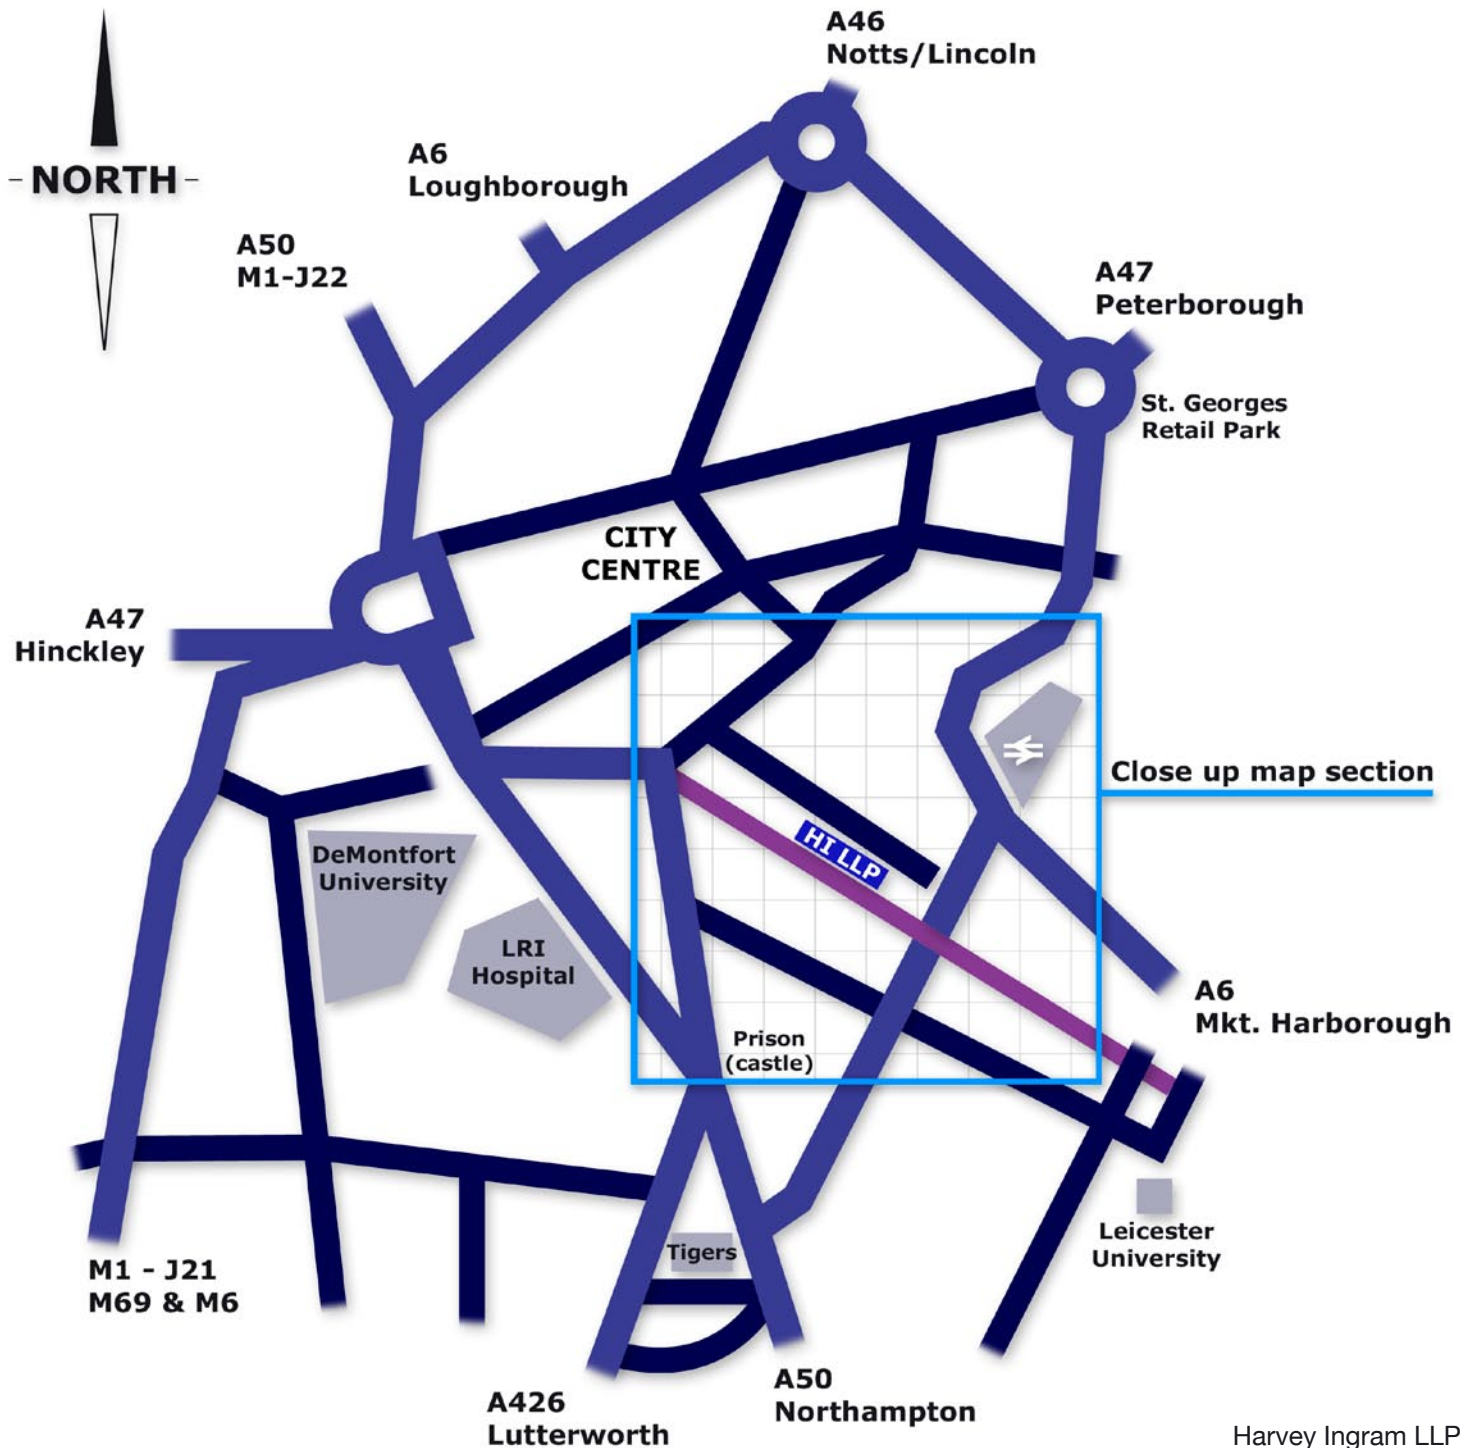

Harvey Ingram LLP - Leicester

Harvey Ingram LLP
20 New Walk
Leicester
LE1 6TX
T: 0116 254 5454
F: 0116 255 4559
www.harveyingram.com
mail@harveyingram.com

THE SYMBOL FOR LEGAL EXCELLENCE

Harvey Ingram LLP
solicitors