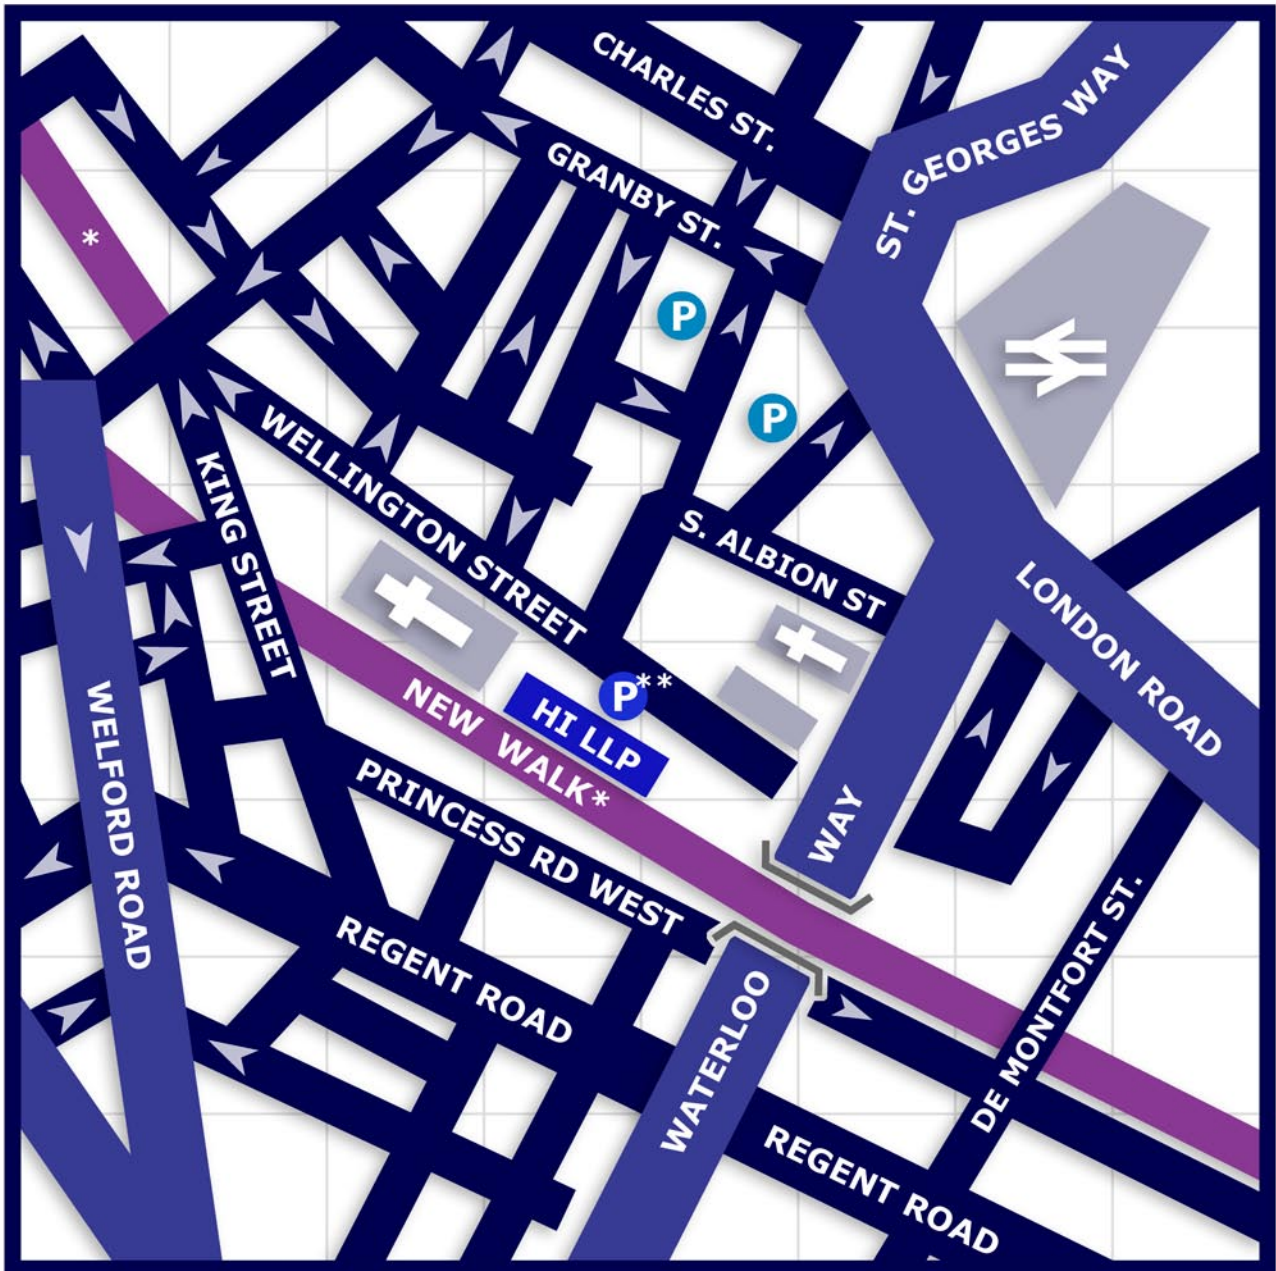

Harvey Ingram LLP - Leicester (close-up)

* Pedestrians only

** HI LLP private car park

Harvey Ingram LLP

20 New Walk

Leicester

LE1 6TX

T: 0116 254 5454