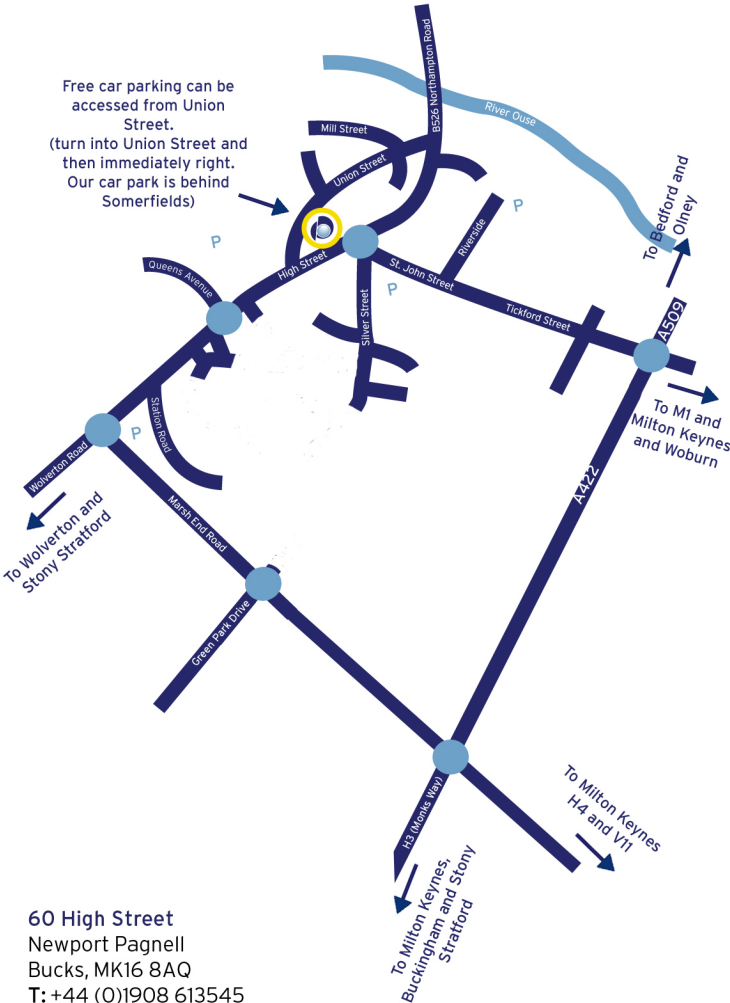

Newport Pagnell Office Location

Free car parking can be accessed from Union Street. (turn into Union Street and then immediately right. Our car park is behind Somerfields)

60 High Street
Newport Pagnell
Bucks, MK16 8AQ
T: +44 (0)1908 613545
F: +44 (0)1908 210654
E: info@harveyingramborneos.com